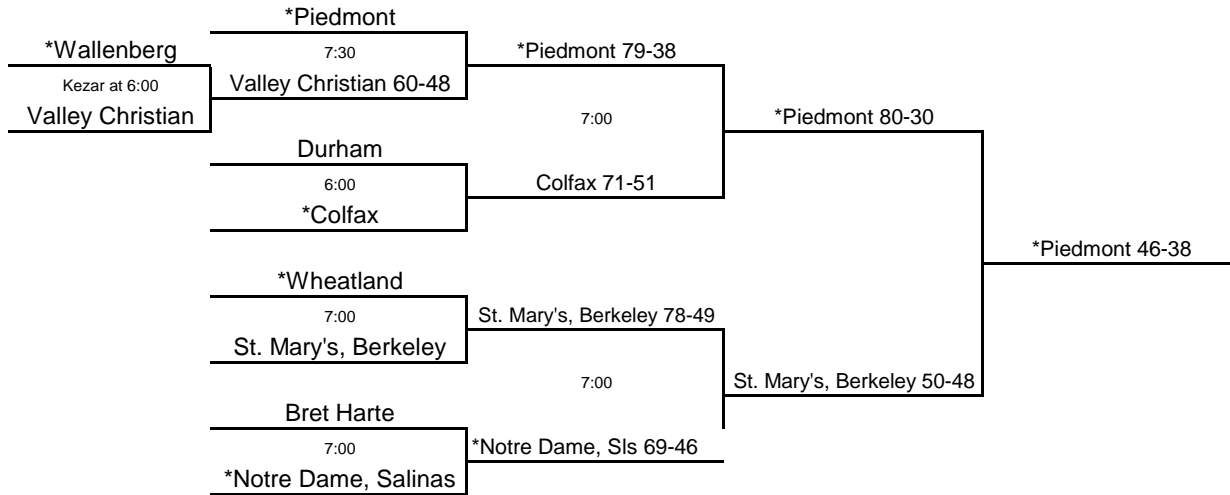

www.cifstate.org

ROUND I, 3/8
Home Sites

ROUND I, 3/9
Home Sites

ROUND II, 3/11
Home Sites

NORCAL, 3/13
5 pm, Delta College

STATE FINALS, 3/19
2 pm, ARCO Arena

Seeded Teams

1. Piedmont
2. Notre Dame, Salinas
3. Wheatland
4. Colfax