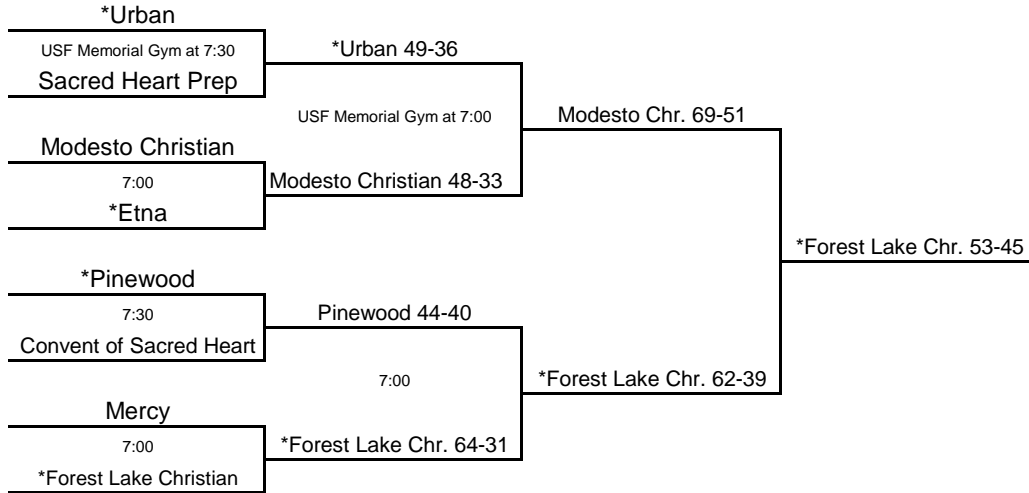

www.cifstate.org

ROUND I, 3/8
Home Sites

ROUND I, 3/9
Home Sites

ROUND II, 3/11
Home Sites

NORCAL, 3/13
1 pm, Delta College

STATE FINALS, 3/20
9:30 am, ARCO Arena

Seeded Teams

1. Urban
2. Forest Lake Christian
3. Pinewood
4. Etna

Host Priority

- | | |
|---|--|
| 1. Urban, San Francisco (NCS) 30-1 | 5. Modesto Christian (SJS) 24-9 |
| 2. Forest Lake Chr., Auburn (SJS) 27-4 | 6. Convent of Sacred Hrt, SF (NCS) 21-10 |
| 3. Pinewood, Los Altos Hills (CCS) 17-9 | 7. Mercy, Red Bluff (NS) 22-4 |
| 4. Etna (NS) 24-5 | 8. Sacred Heart Prep, Atherton (CCS) 13-15 |