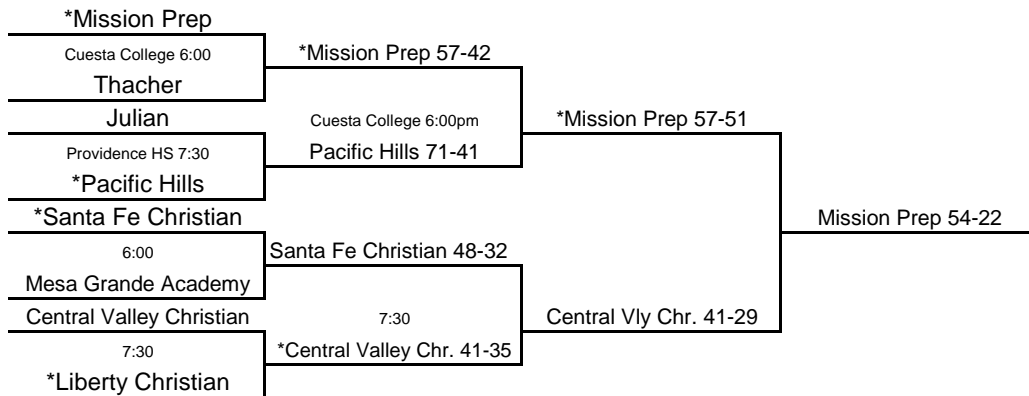

www.cifstate.org

ROUND I, 3/8
Home Sites

ROUND I, 3/9
Home Sites

ROUND II, 3/11
Home Sites

NORCAL, 3/13
1 pm, Delta College

STATE FINALS, 3/20
9:30 am, ARCO Arena

Seeded Teams

1. Urban
2. Forest Lake Christian
3. Pinewood
4. Etna

Host Priority

- | | |
|---|--|
| 1. Urban, San Francisco (NCS) 30-1 | 5. Modesto Christian (SJS) 24-9 |
| 2. Forest Lake Chr., Auburn (SJS) 27-4 | 6. Convent of Sacred Hrt, SF (NCS) 21-10 |
| 3. Pinewood, Los Altos Hills (CCS) 17-9 | 7. Mercy, Red Bluff (NS) 22-4 |
| 4. Etna (NS) 24-5 | 8. Sacred Heart Prep, Atherton (CCS) 13-15 |

2004 CIF STATE BASKETBALL CHAMPIONSHIPS SOUTHERN CALIFORNIA - GIRLS DIVISION V

Forest Lake Chr. 65-47

ROUND I, 3/9
Home Sites

ROUND II, 3/11
Home Sites

SOCAL, 3/13
1 pm, CS Fullerton

STATE FINALS, 3/20
9:30 am, ARCO Arena

Seeded Teams

1. Mission Prep
2. Central Valley Christian
3. Santa Fe Christian
4. Pacific Hills

Host Priority

- | | |
|---|--|
| 1. Mission Prep, San Luis Obispo (CS) 15-8 | 5. Cental Valley Chr., Visalia (CS) 22-3 |
| 2. Santa Fe Chr., Solana Beach (SDS) 19-8 | 6. Julian (SDS) 19-12 |
| 3. Pacific Hills, Los Angeles (SS) 19-11 | 7. Mesa Grande Acad, Calimesa (SS) 19-7 |
| 4. Liberty Christian, Hunt. Beach (SS) 26-4 | 8. Thacher, Ojai (SS) 16-4 |