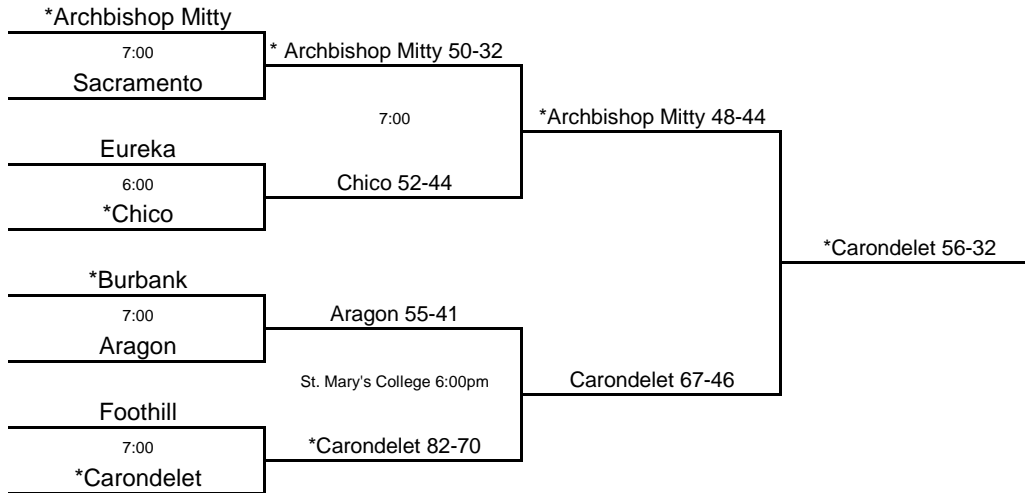

www.cifstate.org

ROUND I, 3/8
Home Sites

ROUND I, 3/9
Home Sites

ROUND II, 3/11
Home Sites

NORCAL, 3/13
2 pm, ARCO Arena

STATE FINALS, 3/19
6 pm, ARCO Arena

Seeded Teams

1. Archbishop Mitty
2. Carondelet
3. Burbank
4. Chico