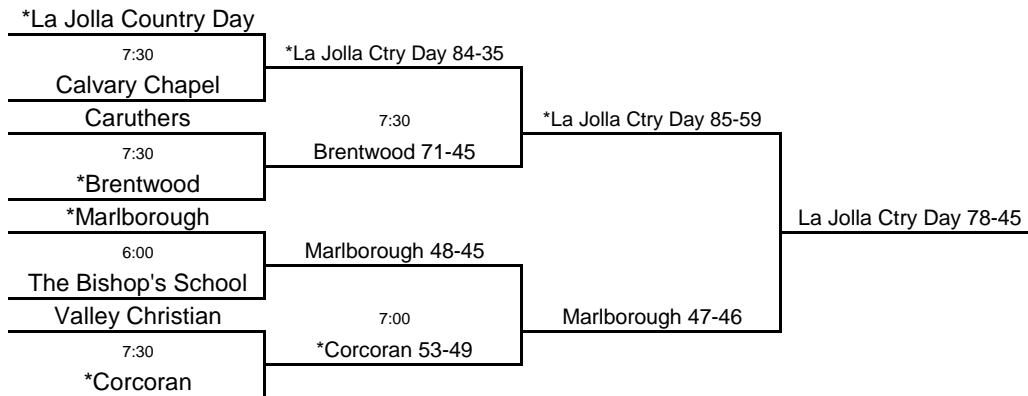

2004 CIF STATE BASKETBALL CHAMPIONSHIPS SOUTHERN CALIFORNIA - GIRLS DIVISION IV

Piedmont 60-51

ROUND I, 3/9
Home Sites

ROUND II, 3/11
Home Sites

SOCAL, 3/13
5 pm, CS Fullerton

STATE FINALS, 3/19
2 pm, ARCO Arena

Seeded Teams

1. La Jolla Country Day
2. Corcoran
3. Marlborough
4. Brentwood

Host Priority

- | | |
|---------------------------------------|---|
| 1. La Jolla Country Day (SDS) 24-4 | 5. The Bishop's School, La Jolla (SDS) 18-9 |
| 2. Corcoran (CS) 27-1 | 6. Caruthers (CS) 23-9 |
| 3. Marlborough, Los Angeles (SS) 26-3 | 7. Valley Christian, Cerritos (SS) 23-7 |
| 4. Brentwood (SS) 25-6 | 8. Calvary Chapel, Downey (SS) 25-4 |