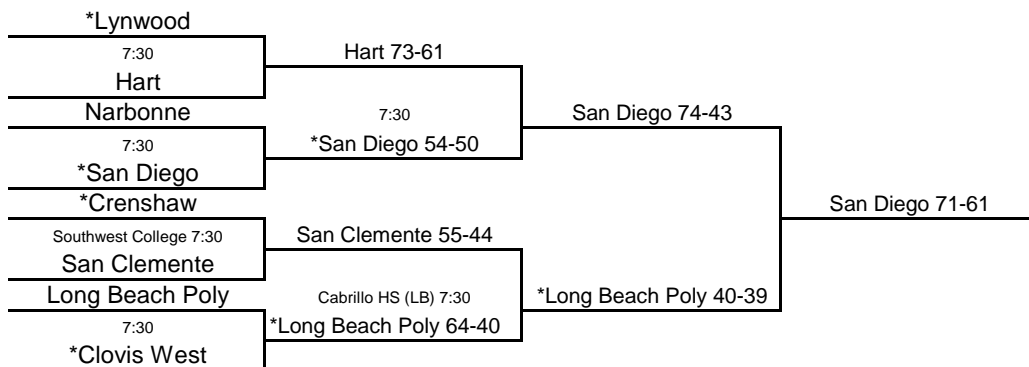

2004 CIF STATE BASKETBALL CHAMPIONSHIPS NORTHERN CALIFORNIA - GIRLS DIVISION I

www.cifstate.org

ROUND I, 3/8
Home Sites

ROUND I, 3/9
Home Sites

ROUND II, 3/11
Home Sites

NORCAL, 3/13
6 pm, ARCO Arena

STATE FINALS, 3/20
6 pm, ARCO Arena

Seeded Teams

1. Oakland Tech
2. Berkeley
3. Laguna Creek
4. Lincoln, SF

Host Priority

- | | |
|---------------------------------------|------------------------------------|
| 1. Oakland Tech (OS) 20-6 | 6. Deer Valley, Antioch (NCS) 23-4 |
| 2. Berkeley (NCS) 21-9 | 7. Castlemont, Oakland (OS) 19-9 |
| 3. Laguna Creek, Elk Grove (SJS) 25-7 | 8. Grace Davis, Modesto (SJS) 27-4 |
| 4. Lincoln, SF (SFS) 18-10 | 9. Gilroy (CCS) 13-16 |
| 5. Salinas (CCS) 19-9 | |

2004 CIF STATE BASKETBALL CHAMPIONSHIPS SOUTHERN CALIFORNIA - GIRLS DIVISION I

ROUND I, 3/9
Home Sites

ROUND II, 3/11
Home Sites

SOCAL, 3/13
6 pm, LA Sports Arena

STATE FINALS, 3/20
6 pm, ARCO Arena

Seeded Teams

1. Lynwood
2. Long Beach Poly
3. San Clemente
4. San Diego

Host Priority

- | | |
|----------------------------------|-------------------------------------|
| 1. Lynwood (SS) 26-2 | 5. Long Beach Poly (SS) 27-3 |
| 2. San Diego (SDS) 28-3 | 6. San Clemente (SS) 26-5 |
| 3. Clovis West, Fresno (CS) 21-7 | 7. Narbonne, Harbor City (LAS) 19-8 |
| 4. Crenshaw, LA (LAS) 28-1 | 8. Hart, Newhall (SS) 28-2 |