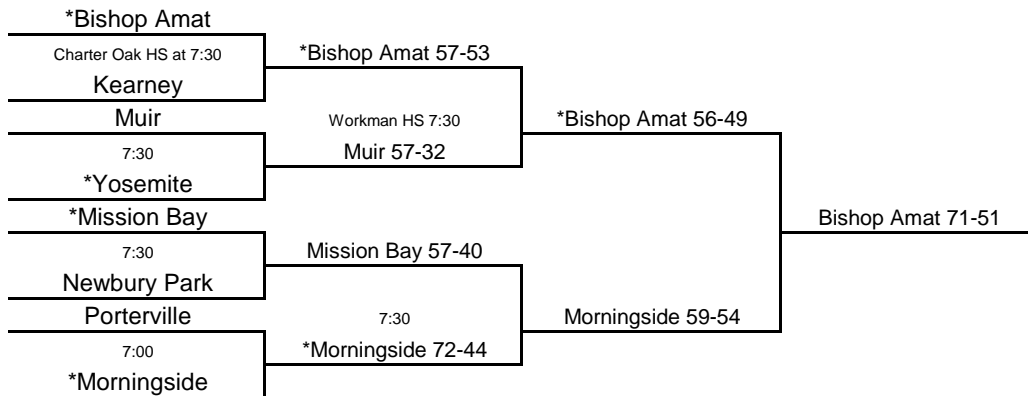

Host Priority

- | | |
|--|-----------------------------------|
| 1. St. Mary's, Stockton (SJS) 27-4 | 5. Soquel (CCS) 29-2 |
| 2. Sacred Heart Cathedral, SF (CCS) 27-4 | 6. Hogan, Vallejo (SJS) 17-10 |
| 3. Moreau Catholic, Hayward (NCS) 25-4 | 7. Enterprise, Redding (NS) 14-13 |
| 4. Las Plumas, Oroville (NS) 25-4 | 8. El Cerrito (NCS) 22-8 |

2004 CIF STATE BASKETBALL CHAMPIONSHIPS SOUTHERN CALIFORNIA - GIRLS DIVISION III

St. Mary's Stckt. 54-45

ROUND I, 3/9
Home Sites

ROUND II, 3/11
Home Sites

SOCAL, 3/13
10 am, LA Sports Arena

STATE FINALS, 3/20
1 pm, ARCO Arena

Seeded Teams

1. Bishop Amat
2. Morningside
3. Mission Bay
4. Muir

Host Priority

- | | |
|-------------------------------------|-----------------------------------|
| 1. Bishop Amat, La Puente (SS) 29-3 | 5. Muir, Pasadena (SS) 24-6 |
| 2. Morningside, Inglewood (SS) 29-3 | 6. Newbury Park (SS) 17-8 |
| 3. Mission Bay, SD (SDS) 23-4 | 7. Porterville (CS) 26-4 |
| 4. Yosemite, Oakhurst (CS) 24-5 | 8. Kearney, San Diego (SDS) 19-10 |