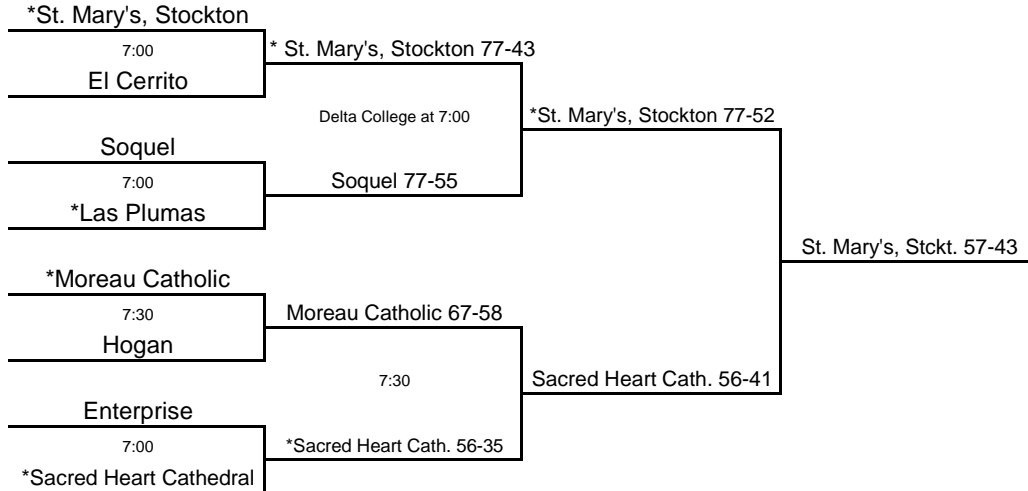

Carondelet 48-41

* Indicates host team. Game played at host school, unless otherwise indicated.
In SoCal only, host school determined by host priority in first round and seeding in second round.

2004 CIF STATE BASKETBALL CHAMPIONSHIPS NORTHERN CALIFORNIA - GIRLS DIVISION III

www.cifstate.org

ROUND I, 3/8
Home Sites

ROUND I, 3/9
Home Sites

ROUND II, 3/11
Home Sites

NORCAL, 3/13
10 am, ARCO Arena

STATE FINALS, 3/20
1 pm, ARCO Arena

Seeded Teams

1. St. Mary's, Stockton
2. Sacred Heart Cath.
3. Moreau Catholic
4. Las Plumas

Host Priority

- | | |
|--|-----------------------------------|
| 1. St. Mary's, Stockton (SJS) 27-4 | 5. Soquel (CCS) 29-2 |
| 2. Sacred Heart Cathedral, SF (CCS) 27-4 | 6. Hogan, Vallejo (SJS) 17-10 |
| 3. Moreau Catholic, Hayward (NCS) 25-4 | 7. Enterprise, Redding (NS) 14-13 |
| 4. Las Plumas, Oroville (NS) 25-4 | 8. El Cerrito (NCS) 22-8 |