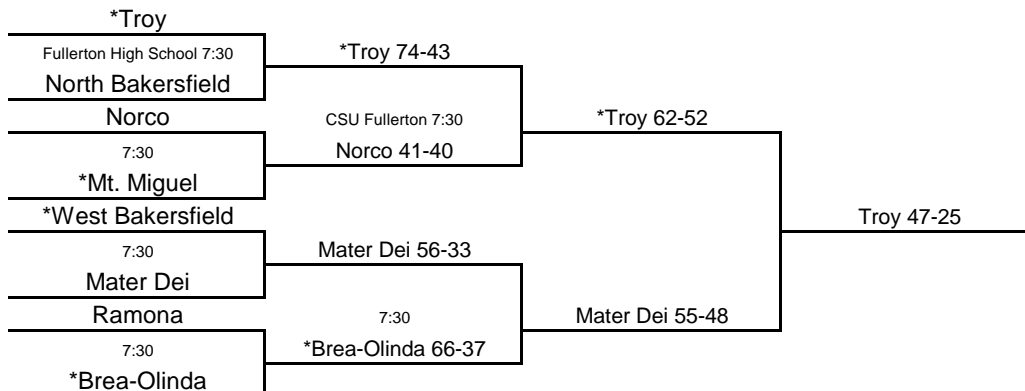

www.cifstate.org

ROUND I, 3/8
Home Sites

ROUND I, 3/9
Home Sites

ROUND II, 3/11
Home Sites

NORCAL, 3/13
2 pm, ARCO Arena

STATE FINALS, 3/19
6 pm, ARCO Arena

Seeded Teams

1. Archbishop Mitty
2. Carondelet
3. Burbank
4. Chico

Host Priority

- | | |
|--|---------------------------------|
| 1. Archbishop Mitty, San Jose (CCS) 26-4 | 5. Eureka (NCS) 26-4 |
| 2. Carondelet, Concord (NCS) 26-3 | 6. Aragon, San Mateo (CCS) 27-4 |
| 3. Burbank, Sacramento (SJS) 23-8 | 7. Foothill (NS) 22-7 |
| 4. Chico (NS) 25-4 | 8. Sacramento (SJS) 22-7 |

2004 CIF STATE BASKETBALL CHAMPIONSHIPS SOUTHERN CALIFORNIA - GIRLS DIVISION II

ROUND I, 3/9
Home Sites

ROUND II, 3/11
Home Sites

SOCAL, 3/13
2 pm, LA Sports Arena

STATE FINALS, 3/19
6 pm, ARCO Arena

Seeded Teams