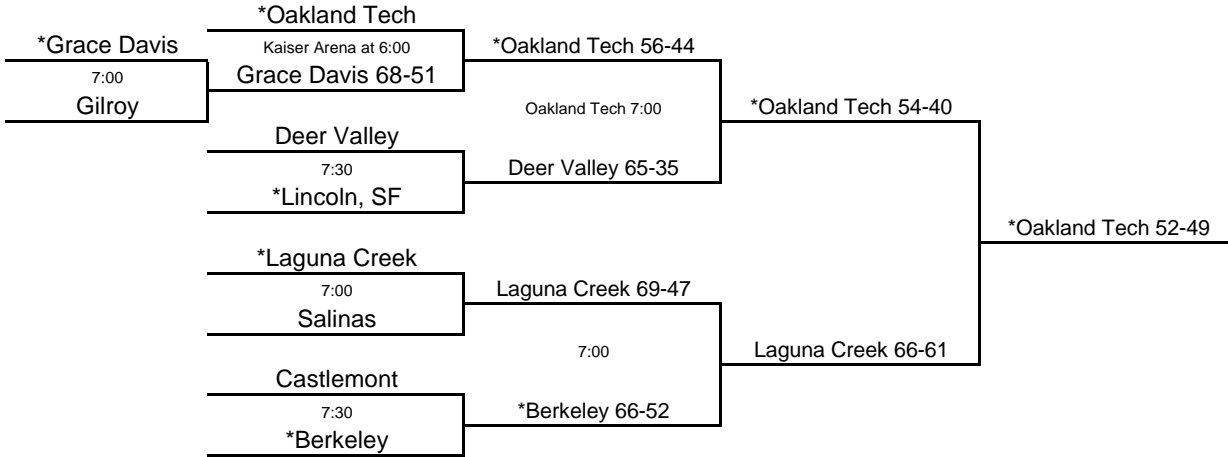

2004 CIF STATE BASKETBALL CHAMPIONSHIPS NORTHERN CALIFORNIA - GIRLS DIVISION I

www.cifstate.org

ROUND I, 3/8
Home Sites

ROUND I, 3/9
Home Sites

ROUND II, 3/11
Home Sites

NORCAL, 3/13
6 pm, ARCO Arena

STATE FINALS, 3/20
6 pm, ARCO Arena

Seeded Teams

1. Oakland Tech
2. Berkeley
3. Laguna Creek
4. Lincoln, SF

Host Priority

- | | |
|---------------------------------------|------------------------------------|
| 1. Oakland Tech (OS) 20-6 | 6. Deer Valley, Antioch (NCS) 23-4 |
| 2. Berkeley (NCS) 21-9 | 7. Castlemont, Oakland (OS) 19-9 |
| 3. Laguna Creek, Elk Grove (SJS) 25-7 | 8. Grace Davis, Modesto (SJS) 27-4 |
| 4. Lincoln, SF (SFS) 18-10 | 9. Gilroy (CCS) 13-16 |
| 5. Salinas (CCS) 19-9 | |

2004 CIF STATE BASKETBALL CHAMPIONSHIPS SOUTHERN CALIFORNIA - GIRLS DIVISION I

ROUND I, 3/9
Home Sites

ROUND II, 3/11
Home Sites

SOCAL, 3/13
6 pm, LA Sports Arena

STATE FINALS, 3/20
6 pm, ARCO Arena

Seeded Teams