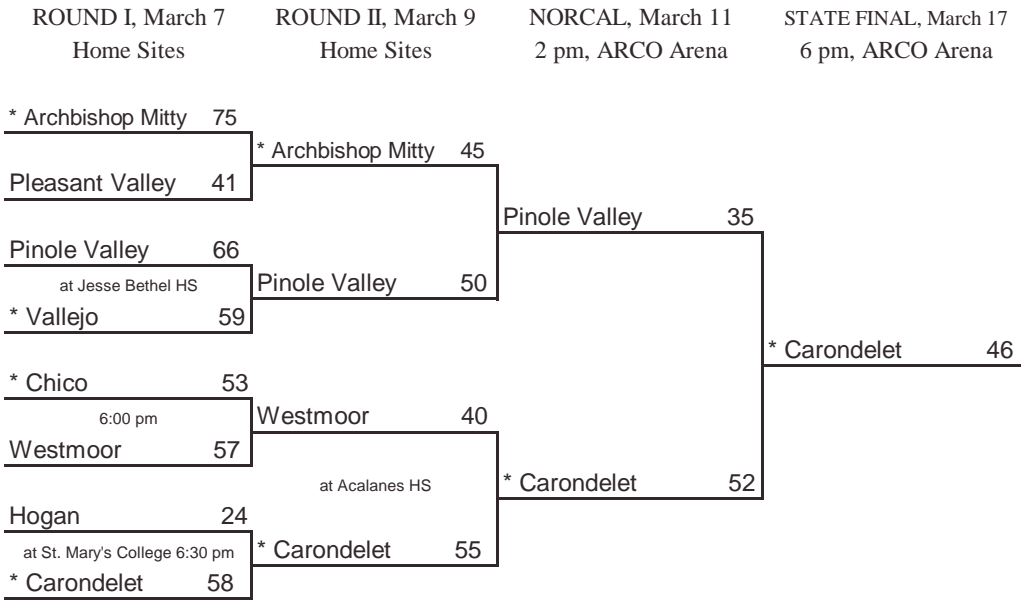

2006 CIF STATE BASKETBALL CHAMPIONSHIPS NORTHERN CALIFORNIA - GIRLS DIVISION II

www.cifstate.org

Seeded Teams

- 1 Archbishop Mitty
- 2 Carondelet
- 3 Chico
- 4 Vallejo

Host Priority

1 Archbishop Mitty, San Jose (CCS) 28-2	5 Pinole Valley, Pinole (NCS) 28-1
2 Carondelet, Concord (NCS) 26-3	6 Westmoor, Daly City (CCS) 27-6
3 Chico (NS) 26-2	7 Hogan, Vallejo (SJS) 18-11
4 Vallejo (SJS) 22-7	8 Pleasant Valley, Chico (NS) 19-8