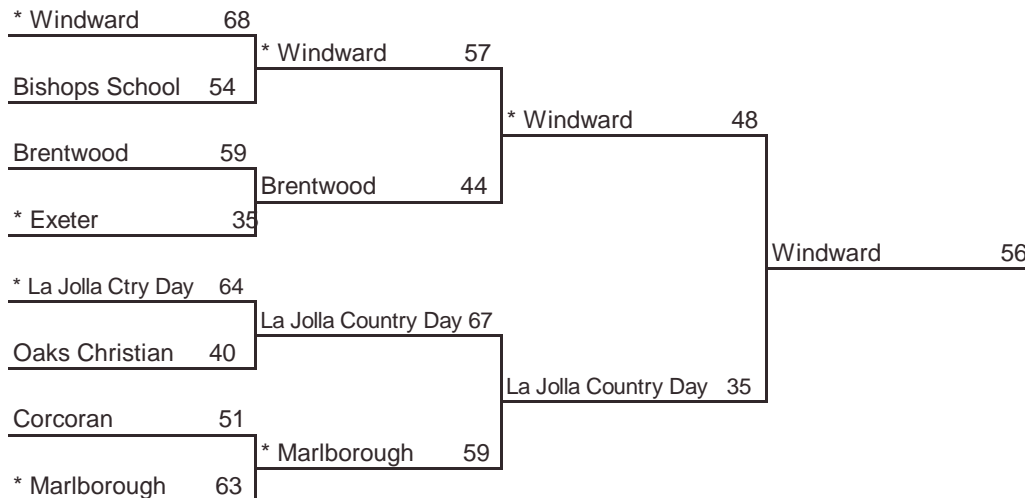

Seeded Teams

- 1 Windward
- 2 Marlborough
- 3 La Jolla Country Day
- 4 Brentwood

Host Priority

1 Windward, Los Angeles (SS) 26-3	5 Brentwood (SS) 19-9
2 Marlborough, Los Angeles (SS) 24-3	6 Oaks Christian, Westlake Village (SS) 21-9
3 La Jolla Country Day, LJ (SDS) 19-10	7 Corcoran (CS) 20-10
4 Exeter (CS) 25-2	8 The Bishops School, La Jolla (SDS) 25-4

* Indicates host team. Game played at host school at 7 pm, unless otherwise indicated.
In SoCal only, host school determined by host priority in first round and seeding in second round.