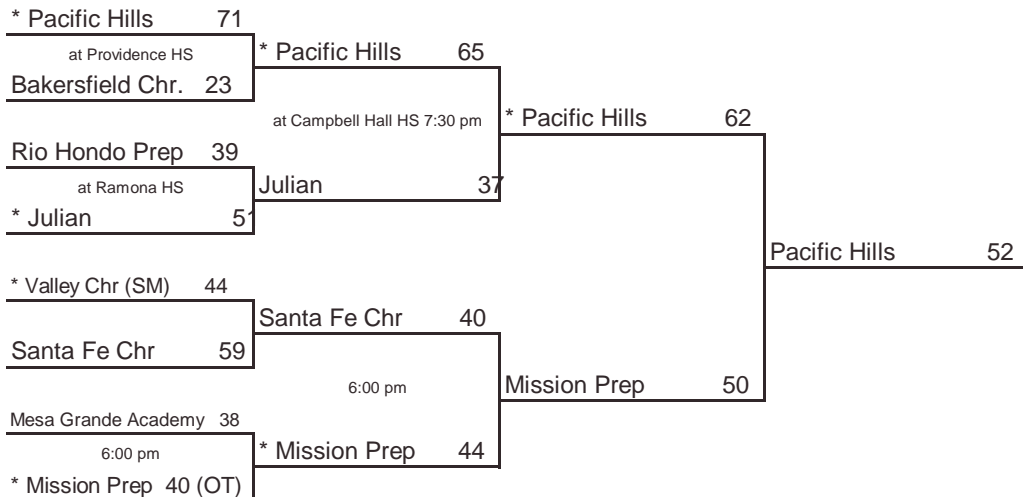

\* Indicates host team. Game played at host school at 7 pm, unless otherwise indicated.  
In SoCal only, host school determined by host priority in first round and seeding in second round.

## 2006 CIF STATE BASKETBALL CHAMPIONSHIPS NORTHERN CALIFORNIA - GIRLS DIVISION V

www.cifstate.org

ROUND I, March 7 Home Sites	ROUND II, March 9 Home Sites	NORCAL, March 11 1 pm, Delta College	STATE FINAL, March 18 9:30 am, ARCO Arena
--------------------------------	---------------------------------	---	--

**Seeded Teams**

- 1 Branson
- 2 Pinewood
- 3 Liberty Christian
- 4 Modesto Christian

**Host Priority**

- |  |   |
|--|---|
| 1 Branson, Ross (NCS) 28-4             | 5 Sacred Heart Prep, Atherton (CCS) 13-16   |
| 2 Pinewood, Los Altos Hills (CCS) 20-8 | 6 Rincon Valley Chr., Santa Rosa (NCS) 29-3 |
| 3 Liberty Christian, Redding (NS) 30-0 | 7 Forest Lake Christian, Auburn (SJS) 23-7  |
| 4 Modesto Chr., Modesto (SJS) 26-6     | 8 Hayfork (NS) 28-2                         |

## 2006 CIF STATE BASKETBALL CHAMPIONSHIPS SOUTHERN CALIFORNIA - GIRLS DIVISION V

**PINEWOOD**

ROUND I, March 7 Home Sites	ROUND II, March 9 Home Sites	SOCAL, March 11 1 pm, Cal State Fullerton	STATE FINAL, March 18 9:30 am, ARCO Arena
--------------------------------	---------------------------------	--	--