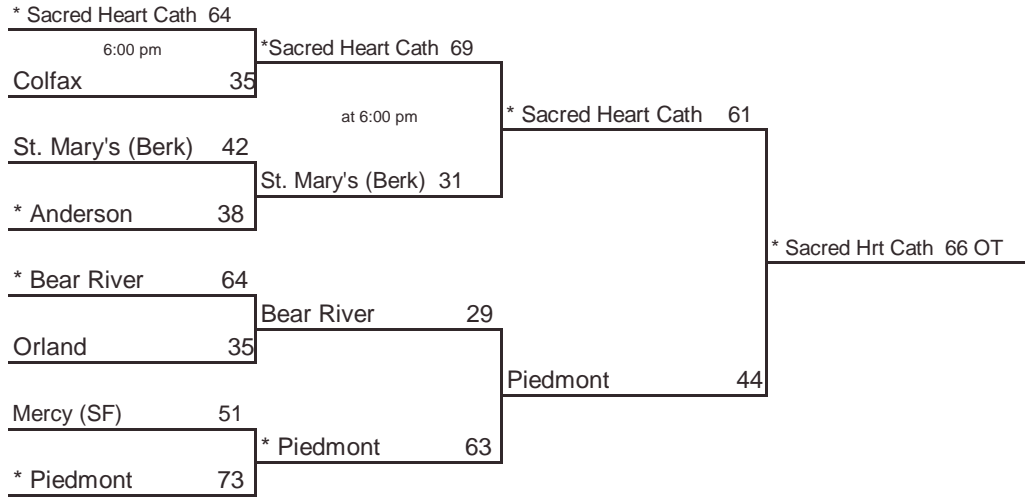

2006 CIF STATE BASKETBALL CHAMPIONSHIPS NORTHERN CALIFORNIA - GIRLS DIVISION IV

www.cifstate.org

ROUND I, March 7 Home Sites	ROUND II, March 9 Home Sites	NORCAL, March 11 5 pm, Delta College	STATE FINAL, March 17 4 pm, ARCO Arena

Seeded Teams

- 1 Sacred Heart Cath.
- 2 Piedmont
- 3 Bear River
- 4 Anderson

Host Priority

1 Sacred Heart Cathedral, SF (CCS) 28-2	5 St. Mary's, Berkeley (NCS) 20-12
2 Piedmont (NCS) 27-4	6 Orland (NS) 20-8
3 Bear River, Grass Valley (SJS) 23-7	7 Mercy, San Francisco (CCS) 27-4
4 Anderson (NS) 20-9	8 Colfax (SJS) 26-5

**SACRED HEART
CATHEDRAL**

2006 CIF STATE BASKETBALL CHAMPIONSHIPS SOUTHERN CALIFORNIA - GIRLS DIVISION IV

ROUND I, March 7 Home Sites	ROUND II, March 9 Home Sites	SOCAL, March 11 5 pm, Cal State Fullerton	STATE FINAL, March 17 4 pm, ARCO Arena