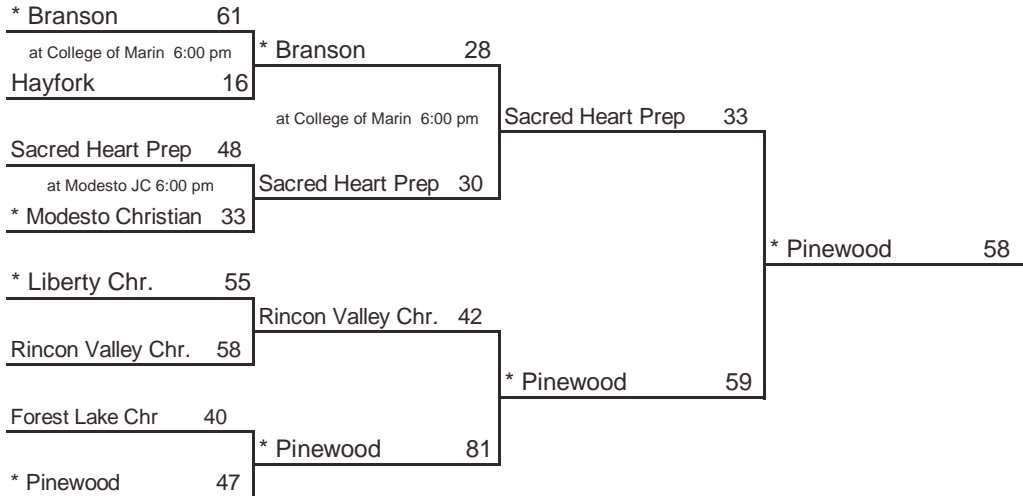

2006 CIF STATE BASKETBALL CHAMPIONSHIPS NORTHERN CALIFORNIA - GIRLS DIVISION V

www.cifstate.org

ROUND I, March 7 Home Sites	ROUND II, March 9 Home Sites	NORCAL, March 11 1 pm, Delta College	STATE FINAL, March 18 9:30 am, ARCO Arena

Seeded Teams

- 1 Branson
- 2 Pinewood
- 3 Liberty Christian
- 4 Modesto Christian

Host Priority

1 Branson, Ross (NCS) 28-4	5 Sacred Heart Prep, Atherton (CCS) 13-16
2 Pinewood, Los Altos Hills (CCS) 20-8	6 Rincon Valley Chr., Santa Rosa (NCS) 29-3
3 Liberty Christian, Redding (NS) 30-0	7 Forest Lake Christian, Auburn (SJS) 23-7
4 Modesto Chr., Modesto (SJS) 26-6	8 Hayfork (NS) 28-2

2006 CIF STATE BASKETBALL CHAMPIONSHIPS SOUTHERN CALIFORNIA - GIRLS DIVISION V

PINEWOOD

ROUND I, March 7 Home Sites	ROUND II, March 9 Home Sites	SOCAL, March 11 1 pm, Cal State Fullerton	STATE FINAL, March 18 9:30 am, ARCO Arena