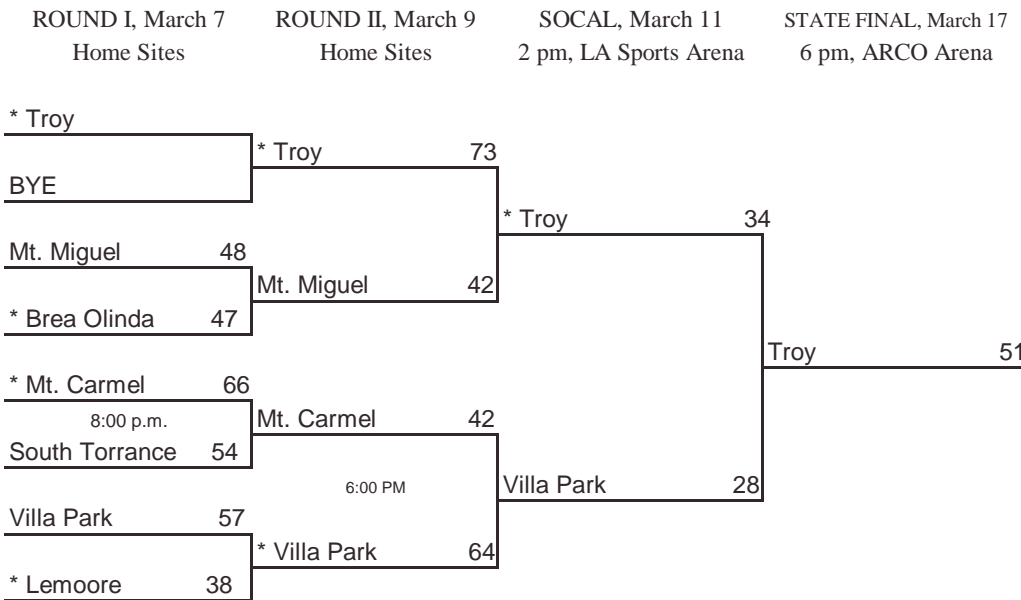

\* Indicates host team. Game played at host school at 7 pm, unless otherwise indicated.  
In SoCal only, host school determined by host priority in first round and seeding in second round.

## 2006 CIF STATE BASKETBALL CHAMPIONSHIPS NORTHERN CALIFORNIA - GIRLS DIVISION II

www.cifstate.org

**Seeded Teams**

- 1 Archbishop Mitty
- 2 Carondelet
- 3 Chico
- 4 Vallejo

**Host Priority**

- |   |                                    |
|---|------------------------------------|
| 1 Archbishop Mitty, San Jose (CCS) 28-2 | 5 Pinole Valley, Pinole (NCS) 28-1 |
| 2 Carondelet, Concord (NCS) 26-3        | 6 Westmoor, Daly City (CCS) 27-6   |
| 3 Chico (NS) 26-2                       | 7 Hogan, Vallejo (SJS) 18-11       |
| 4 Vallejo (SJS) 22-7                    | 8 Pleasant Valley, Chico (NS) 19-8 |

## 2006 CIF STATE BASKETBALL CHAMPIONSHIPS SOUTHERN CALIFORNIA - GIRLS DIVISION II

TROY

**Seeded Teams**

- 1 Troy
- 2 Villa Park
- 3 Mt. Carmel
- 4 Brea Olinda

**Host Priority**

- |                                    |  |
|------------------------------------|--|
| 1 Troy, Fullerton (SS) 30-1        | 5 Villa Park (SS) 29-2                 |
| 2 Mt. Carmel, San Diego (SDS) 27-6 | 6 Mt. Miguel, Spring Valley (SDS) 24-7 |
| 3 Brea Olinda, Brea (SS) 20-11     | 7 South Torrance (SS) 27-10            |
| 4 Lemoore (CS) 23-7                | 8 BYE                                  |