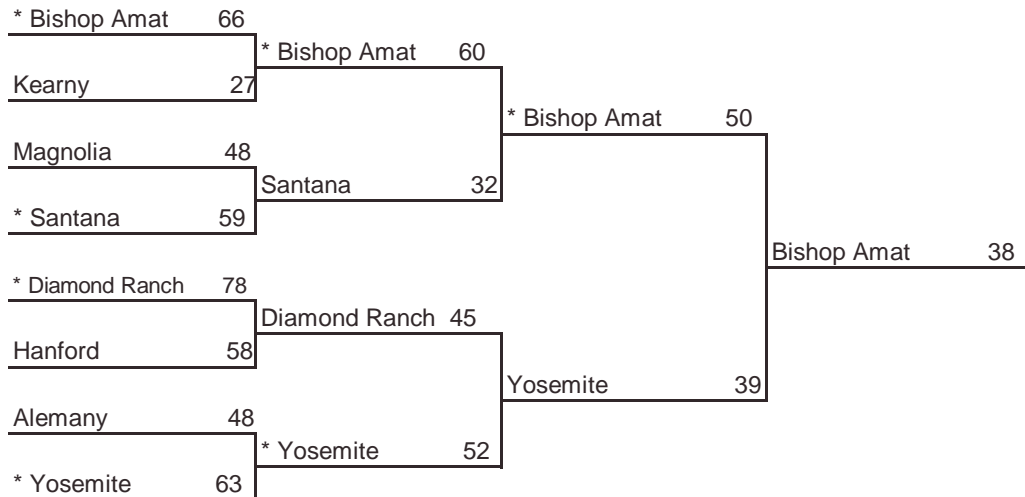

\* Indicates host team. Game played at host school at 7 pm, unless otherwise indicated.  
In SoCal only, host school determined by host priority in first round and seeding in second round.

# 2006 CIF STATE BASKETBALL CHAMPIONSHIPS NORTHERN CALIFORNIA - GIRLS DIVISION III

www.cifstate.org

ROUND I, March 7 Home Sites	ROUND II, March 9 Home Sites	NORCAL, March 11 10 am, ARCO Arena	STATE FINAL, March 18 1 pm, ARCO Arena
--------------------------------	---------------------------------	---------------------------------------	---

**Seeded Teams**

- 1 El Cerrito
- 2 El Camino
- 3 St. Ignatius
- 4 Enterprise

**Host Priority**

- |  |                                     |
|--|-------------------------------------|
| 1 El Cerrito (NCS) 26-4                  | 5 Sacramento (SJS) 29-3             |
| 2 El Camino, Sacramento (SJS) 27-4       | 6 Miramonte, Orinda (NCS) 23-6      |
| 3 St. Ignatius, San Francisco (CCS) 24-7 | 7 West Valley, Cottonwood (NS) 20-3 |
| 4 Enterprise, Redding (NS) 19-9          | 8 Soquel (CCS) 25-6                 |

# 2006 CIF STATE BASKETBALL CHAMPIONSHIPS SOUTHERN CALIFORNIA - GIRLS DIVISION III

**BISHOP AMAT**

ROUND I, March 7 Home Sites	ROUND II, March 9 Home Sites	SOCAL, March 11 10 am, LA Sports Arena	STATE FINAL, March 18 1 pm, ARCO Arena
--------------------------------	---------------------------------	---	---