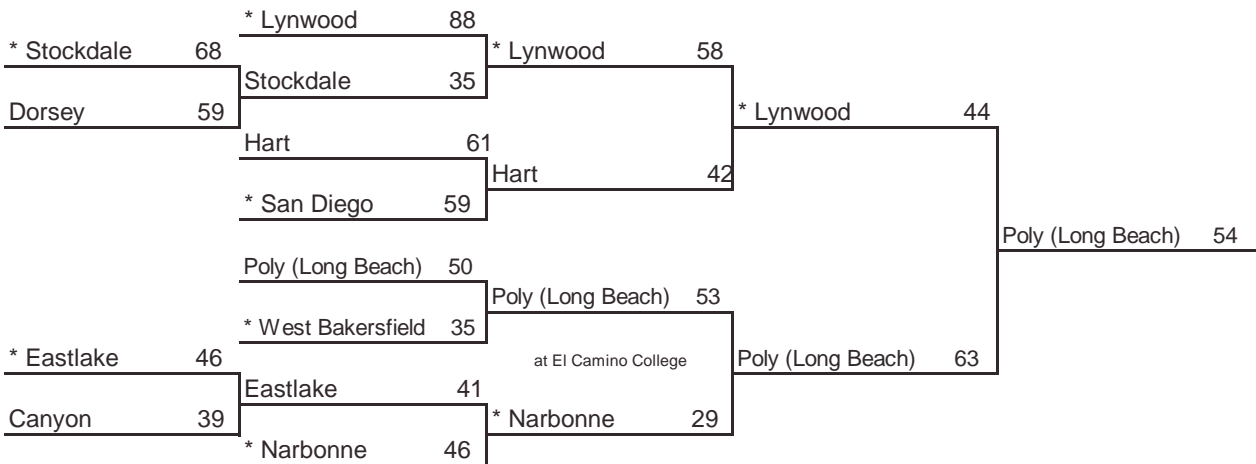

STATE FINAL, March 18  
6 pm, ARCO Arena

**Seeded Teams**

- 1 San Ramon Valley
- 2 Sheldon
- 3 Castlemont
- 4 Milpitas

**Host Priority**

- |   |   |
|---|---|
| 1 San Ramon Valley, Danville (NCS) 23-7 | 6 Napa (SJS) 29-2                       |
| 2 Sheldon, Sacramento (SJS) 23-8        | 7 Berkeley (NCS) 18-11                  |
| 3 Castlemont, Oakland (OS) 18-11        | 8 Menlo-Atherton, Atherton (CCS) 22-7   |
| 4 Milpitas (CCS) 20-6                   | 9 Oakland Tech, Oakland (OS) 15-9       |
| 5 Lowell, San Francisco (SFS) 23-8      | 10 Washington, San Francisco (SFS) 23-7 |

# 2006 CIF STATE BASKETBALL CHAMPIONSHIPS SOUTHERN CALIFORNIA - GIRLS DIVISION I

POLY (LONG BEACH)

ROUND I, March 6  
Home Sites

ROUND I, March 7  
Home Sites

ROUND II, March 9  
Home Sites

SOCAL, March 11  
6 pm, LA Sports Arena

STATE FINAL, March 18  
6 pm, ARCO Arena

**Seeded Teams**

- 1 Lynwood
- 2 Narbonne
- 3 Poly (Long Beach)
- 4 San Diego

**Host Priority**

- |   |                                     |
|---|-------------------------------------|
| 1 Lynwood (SS) 22-4                       | 6 Hart, Newhall (SS) 27-4           |
| 2 Narbonne, Harbor City (LAS) 23-6        | 7 Eastlake, Chula Vista (SDS) 23-7  |
| 3 San Diego (SDS) 30-2                    | 8 Stockdale, Bakersfield (CS) 22-8  |
| 4 West Bakersfield, Bakersfield (CS) 24-4 | 9 Dorsey, Los Angeles (LAS) 25-4    |
| 5 Poly, Long Beach (SS) 7-25              | 10 Canyon, Canyon Country (SS) 22-8 |

\* Indicates host team. Game played at host school at 7 pm, unless otherwise indicated.  
In SoCal only, host school determined by host priority in first round and seeding in second round.