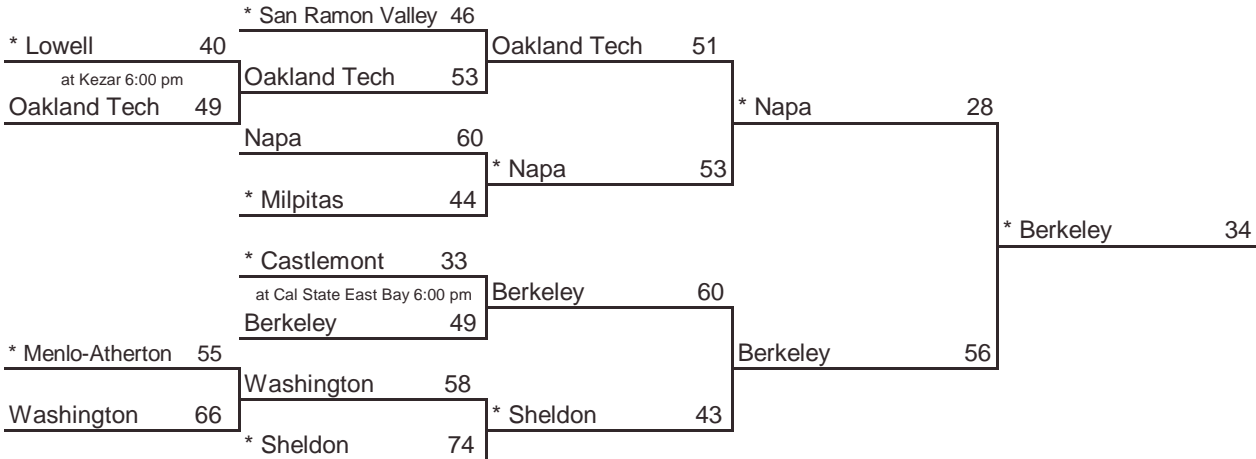

# 2006 CIF STATE BASKETBALL CHAMPIONSHIPS NORTHERN CALIFORNIA - GIRLS DIVISION I

www.cifstate.org

ROUND I, March 6  
Home Sites

ROUND I, March 7  
Home Sites

ROUND II, March 9  
Home Sites

NORCAL, March 11  
6 pm, ARCO Arena

STATE FINAL, March 18  
6 pm, ARCO Arena

**Seeded Teams**

- 1 San Ramon Valley
- 2 Sheldon
- 3 Castlemont
- 4 Milpitas

**Host Priority**

- |   |   |
|---|---|
| 1 San Ramon Valley, Danville (NCS) 23-7 | 6 Napa (SJS) 29-2                       |
| 2 Sheldon, Sacramento (SJS) 23-8        | 7 Berkeley (NCS) 18-11                  |
| 3 Castlemont, Oakland (OS) 18-11        | 8 Menlo-Atherton, Atherton (CCS) 22-7   |
| 4 Milpitas (CCS) 20-6                   | 9 Oakland Tech, Oakland (OS) 15-9       |
| 5 Lowell, San Francisco (SFS) 23-8      | 10 Washington, San Francisco (SFS) 23-7 |