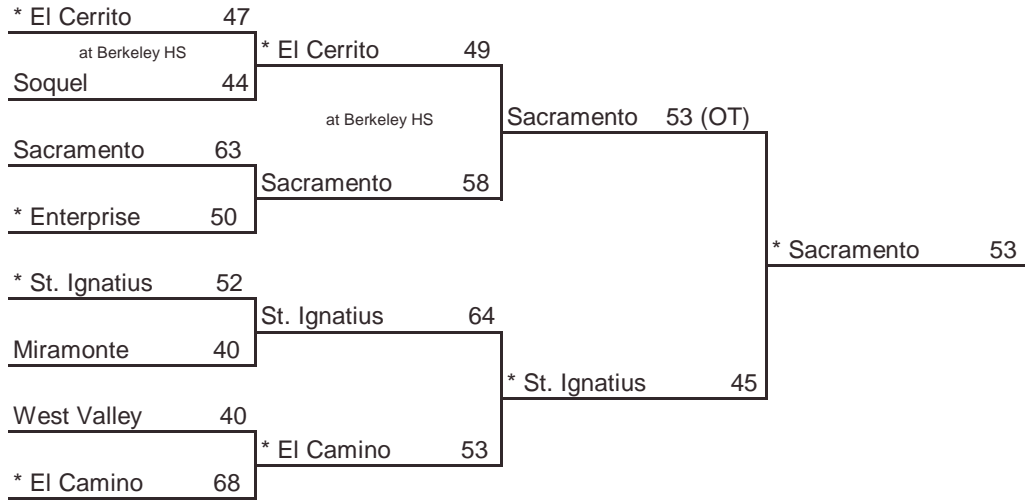

2006 CIF STATE BASKETBALL CHAMPIONSHIPS NORTHERN CALIFORNIA - GIRLS DIVISION III

www.cifstate.org

ROUND I, March 7 Home Sites	ROUND II, March 9 Home Sites	NORCAL, March 11 10 am, ARCO Arena	STATE FINAL, March 18 1 pm, ARCO Arena

Seeded Teams

- 1 El Cerrito
- 2 El Camino
- 3 St. Ignatius
- 4 Enterprise

Host Priority

1 El Cerrito (NCS) 26-4	5 Sacramento (SJS) 29-3
2 El Camino, Sacramento (SJS) 27-4	6 Miramonte, Orinda (NCS) 23-6
3 St. Ignatius, San Francisco (CCS) 24-7	7 West Valley, Cottonwood (NS) 20-3
4 Enterprise, Redding (NS) 19-9	8 Soquel (CCS) 25-6

2006 CIF STATE BASKETBALL CHAMPIONSHIPS SOUTHERN CALIFORNIA - GIRLS DIVISION III

BISHOP AMAT

ROUND I, March 7 Home Sites	ROUND II, March 9 Home Sites	SOCAL, March 11 10 am, LA Sports Arena	STATE FINAL, March 18 1 pm, ARCO Arena