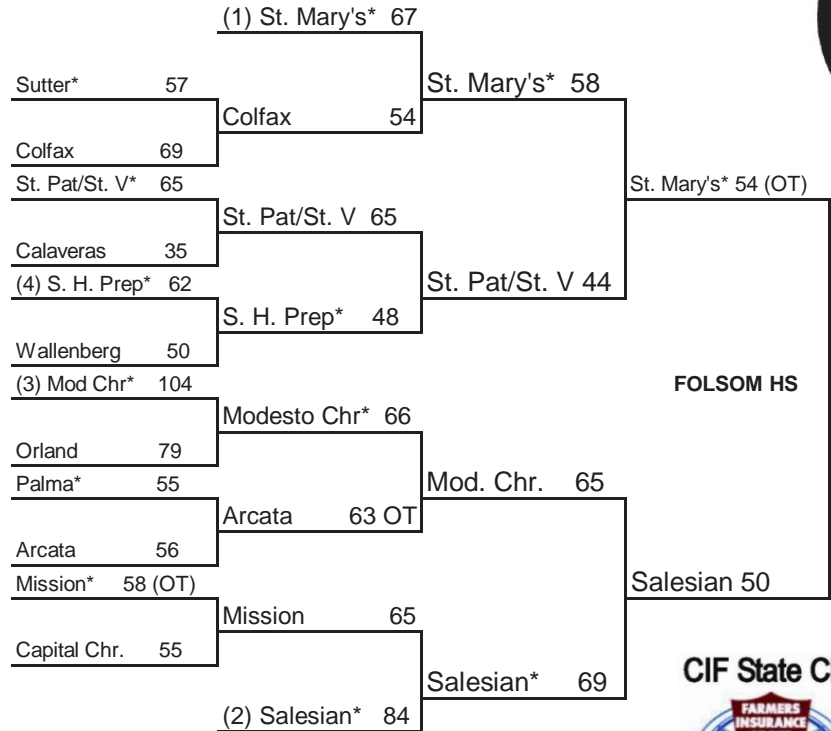

2010 CIF STATE BOYS DIV IV BASKETBALL CHAMPIONSHIPS PRESENTED BY FARMERS

1ST ROUND	2ND ROUND	REG. SEMI-FINALS	REG. FINALS	STATE FINALS	REG. FINALS	REG. SEMI-FINALS	2ND ROUND	1ST ROUND
TUE MAR 9	THUR MAR 11	SAT MAR 13	SAT MAR 20	FRI MAR 26	SAT MAR 20	SAT MAR 13	THUR MAR 11	TUE MAR 9
7:00 P.M.	7:00 P.M.	7:00 P.M.	7:00 P.M.	1:30 P.M.	7:00 P.M.	7:00 P.M.	7:00 P.M.	7:00 P.M.

RABOBANK ARENA

Northern California Bracket