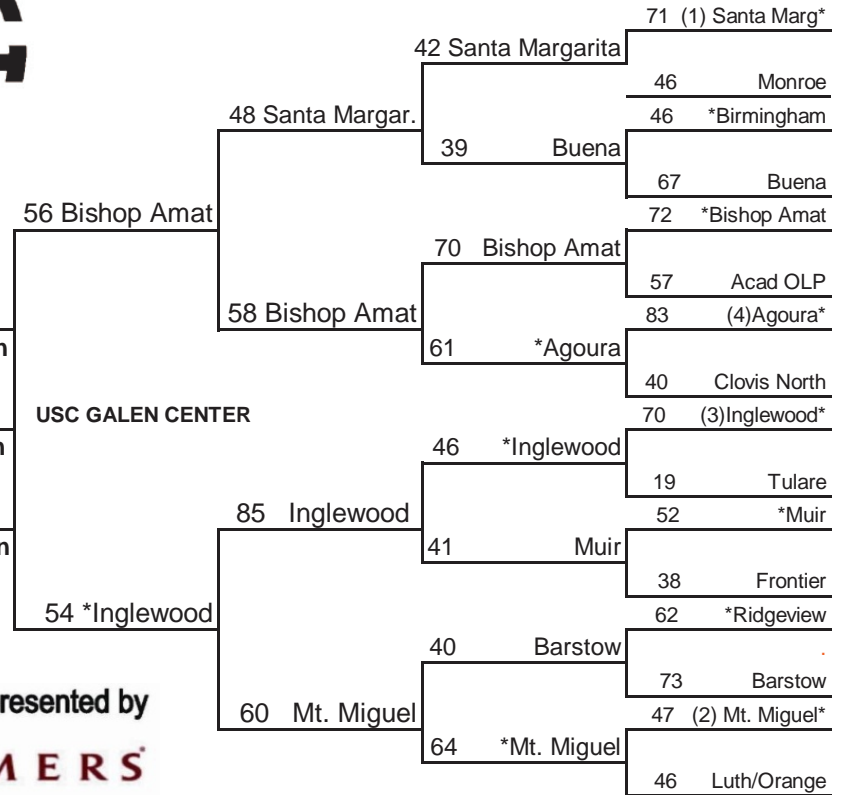

Southern California Bracket

*Denotes Home Team / Host Priority Number will determine host starting in 2nd Round
Number in parentheses denotes seeded teams

North Host Priority

1 St. Mary's, Stockton (SJS) 29-1	9 Miramonte, Orinda (NCS) 21-7
2 Sacramento (SJS) 25-6	10 Campolindo, Mor. (NCS) 20-9
3 Bishop O'Dowd, Oak (NCS) 26-3	11 Paradise (NS) 22-6
4 Valley Christian, S.J. (CCS) 22-6	12 Del Oro, Loomis (SJS) 25-5
5 Daugh Vly San Ramon (NCS) 26-3	
6 Vanden, Fairfield (SJS) 25-5	
7 St. Ignatius, S.F. (CCS) 19-9	
8 Enterprise, Redding (NS) 24-4	

South Host Priority

1 Santa Margarita (SS) 23-6	9 Buena, Ventura (SS) 21-9
2 Mt. Miguel, Spring Valley (SDS) 30-2	10 Barstow (SS) 23-3
3 Inglewood (SS) 26-5	11 Frontier, Bakersfield (CS) 23-8
4 Agoura (SS) 29-1	12 Academy OLP, San Diego (SDS) 23-8
5 Bishop Amat, La Puente (SS) 23-7	13 Clovis North (CS) 20-9
6 Muir, Pasadena (SS) 21-8	14 Tulare Western, Tulare (CS) 20-3
7 Ridgeview, Bakersfield (CS) 23-8	15 Lutheran, Orange (SS) 24-6
8 Birmingham, Lake Balboa (LAS) 18-9	16 Monroe, North Hills (LAS) 23-8