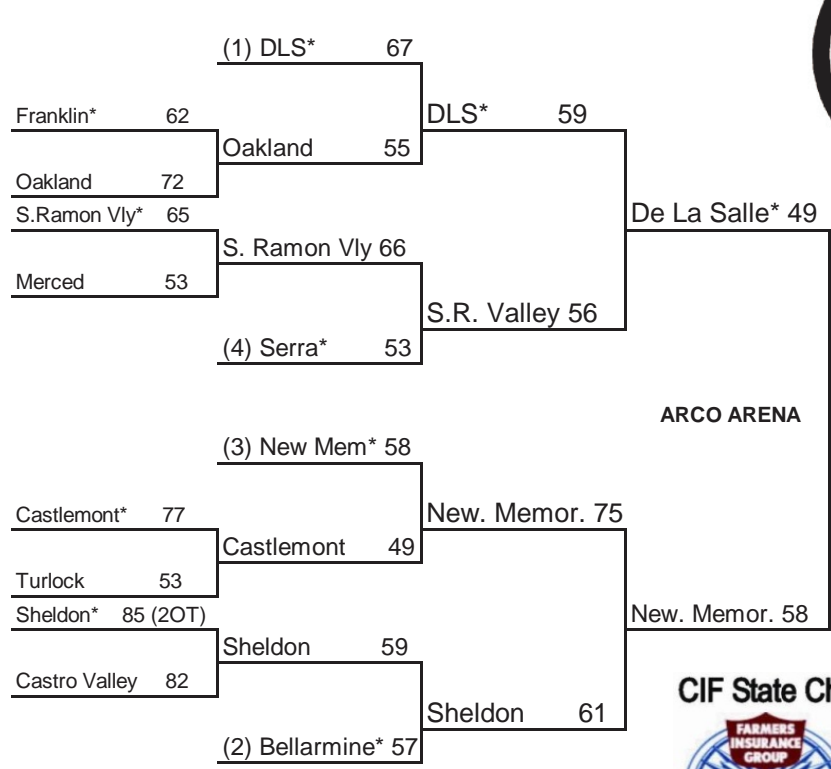

# 2010 CIF STATE BOYS DIV I BASKETBALL CHAMPIONSHIPS PRESENTED BY FARMERS

1ST ROUND	2ND ROUND	REG. SEMI-FINALS	REG. FINALS	STATE FINALS	REG. FINALS	REG. SEMI-FINALS	2ND ROUND	1ST ROUND
TUE MAR 9	THUR MAR 11	SAT MAR 13	SAT MAR 20	SAT MAR 27	SAT MAR 20	SAT MAR 13	THUR MAR 11	TUE MAR 9
7:00 P.M.	7:00 P.M.	7:00 P.M.	8:00 P.M.	8:00 P.M.	8:00 P.M.	7:00 P.M.	7:00 P.M.	7:00 P.M.

## Northern California Bracket