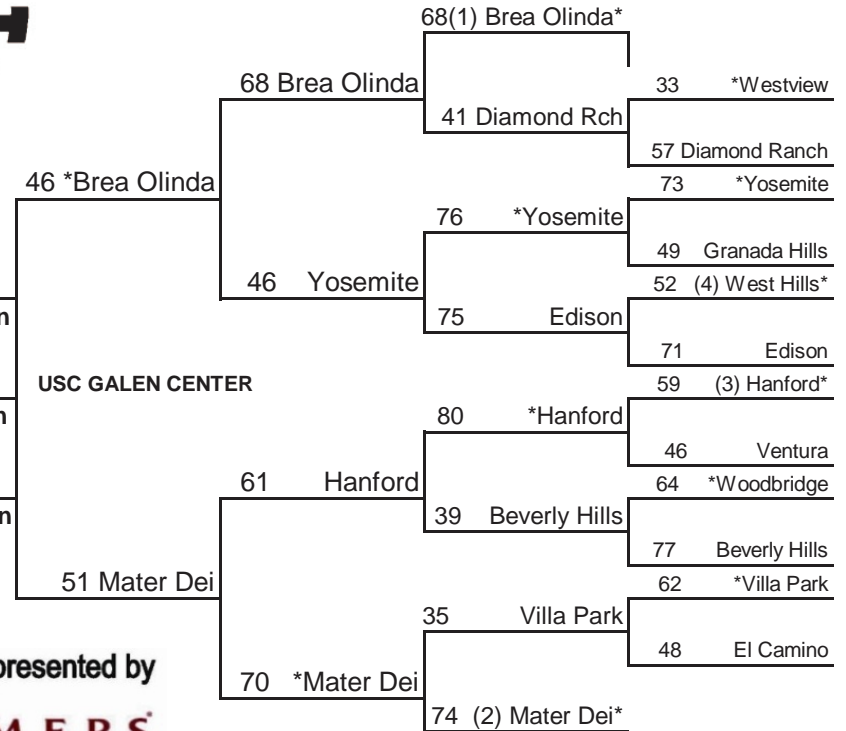

Southern California Bracket

USC GALEN CENTER

*Denotes Home Team / Host Priority Number will determine host starting in 2nd Round
Number in parentheses denotes seeded teams

North Host Priority

1 Arch Mitty, San Jose (CCS) 24-5	9 Bella Vista, Fair Oaks (SJS) 25-5
2 Carondelet, Concord (NCS) 24-5	10 Mntgmry, Santa Rosa (NCS) 24-7
3 Presentation, San Jose (CCS) 18-11	11 Woodcreek, Roseville (SJS) 21-9
4 Vallejo (SJS) 25-6	12 Pleasant Villy, Chico (NS) 20-6
5 Northgate, W. Creek (NCS) 25-4	
6 Chico (NS) 19-7	
7 St. Francis, Sac. (SJS) 22-8	
8 Dublin (NCS) 21-7	

South Host Priority

1 Brea Olinda, Brea (SS) 30-2	9 Diamond Ranch, Pomona (SS) 26-2
2 Mater Dei, Santa Ana (SS) 28-1	10 El Camino, Woodland Hills (LAS) 22-7
3 Hanford (CS) 28-3	11 Beverly Hills (SS) 20-12
4 West Hills, Santee (SDS) 24-6	12 Granada Hills (LAS) 17-12
5 Yosemite, Oakhurst (CS) 28-3	13 Edison, Huntington Beach (SS) 22-5
6 Woodbridge, Irvine (SS) 27-6	14 Ventura (SS) 25-5
7 Villa Park (SS) 24-7	
8 Westview, San Diego (SDS) 26-5