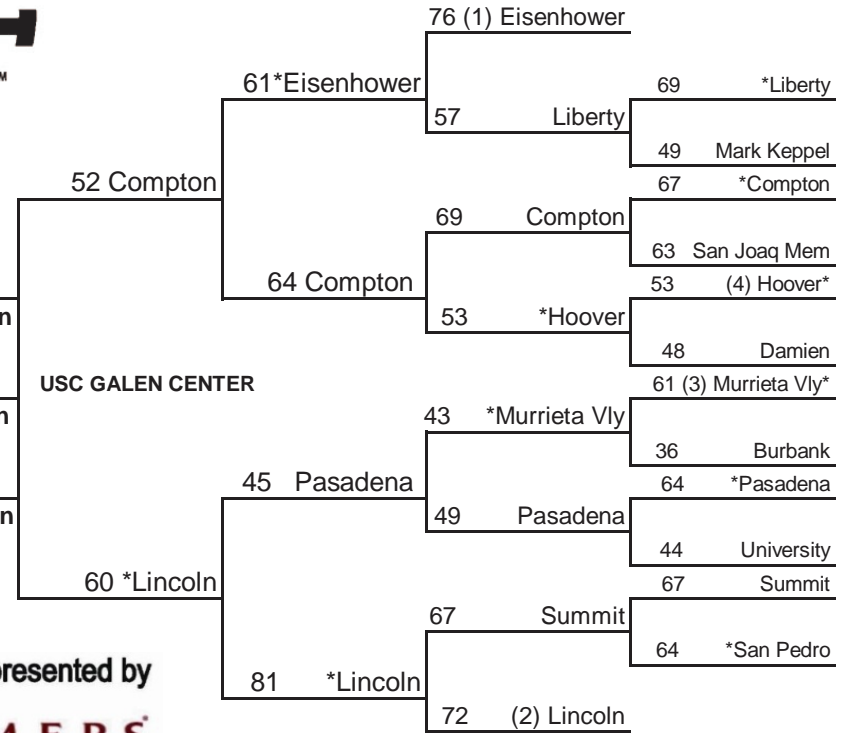

## Northern California Bracket

ARCO ARENA

St. Francis  
North Champion

State Champion

Lincoln  
South Champion

CIF State Championships presented by

FARMERS

## Southern California Bracket

USC GALEN CENTER

\*Denotes Home Team / Host Priority Number will determine host starting in 2nd Round  
Number in parentheses denotes seeded teams