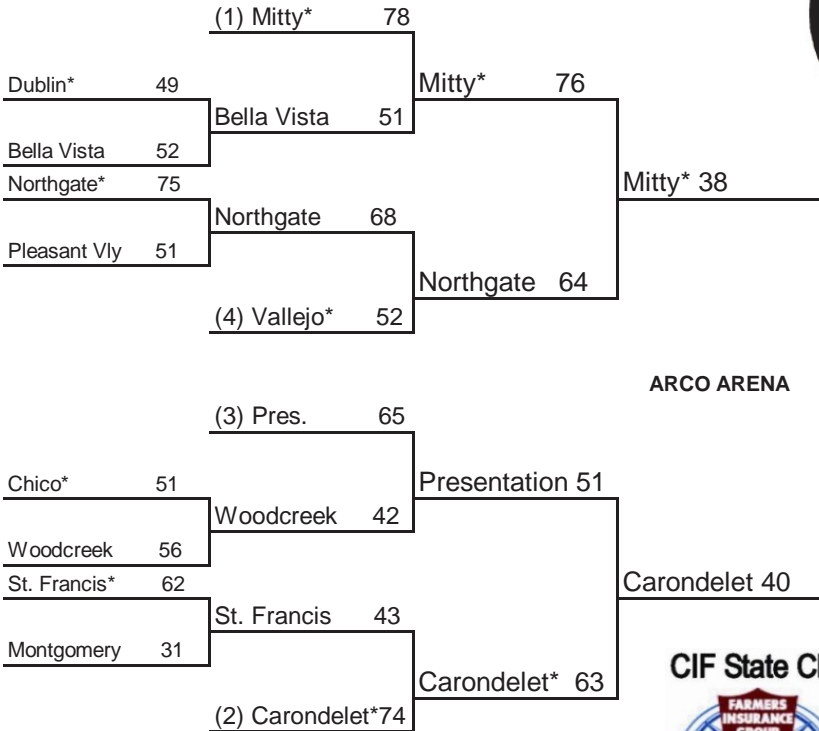

2010 CIF STATE GIRLS DIV II BASKETBALL CHAMPIONSHIPS PRESENTED BY FARMERS

1ST ROUND	2ND ROUND	REG. SEMI-FINALS	REG. FINALS	STATE FINALS	REG. FINALS	REG. SEMI-FINALS	2ND ROUND	1ST ROUND
TUE MAR 9	THUR MAR 11	SAT MAR 13	SAT MAR 20	FRI MAR 26	SAT MAR 20	SAT MAR 13	THUR MAR 11	TUE MAR 9
7:00 P.M.	7:00 P.M.	7:00 P.M.	2:00 P.M.	6:00 P.M.	2:00 P.M.	7:00 P.M.	7:00 P.M.	7:00 P.M.

RABOBANK ARENA

Northern California Bracket