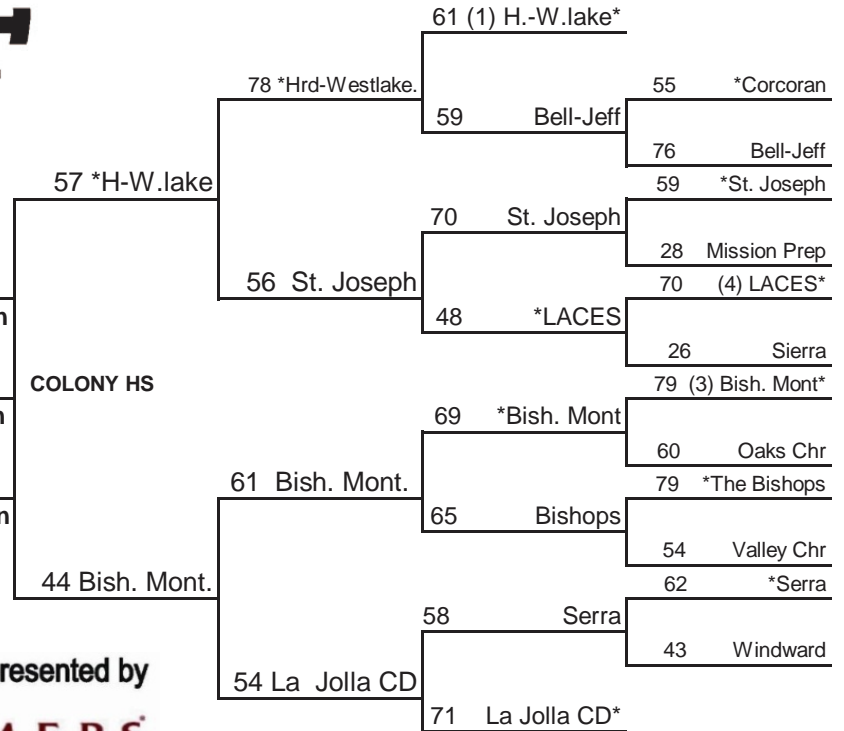

Southern California Bracket

*Denotes Home Team / Host Priority Number will determine host starting in 2nd Round
Number in parentheses denotes seeded teams

North Host Priority

1 St. Mary's Berkeley, (NCS) 28-3	9 Christian Brothers, Sac (SJS) 19-11
2 Modesto Christian (SJS) 27-4	10 Lassen, Susanville (NS) 14-12
3 McKinleyville (NCS) 27-3	11 Colfax (SJS) 18-12
4 Argonaut, Jackson (SJS) 30-1	12 Piedmont (NCS) 23-8
5 Santa Cruz (CCS) 24-5	
6 Central Valley, Sht Lake (NS) 19-10	
7 Justin-Siena, Napa (NCS) 27-4	
8 Mercy, S.F. (CCS) 21-8	

South Host Priority

1 Harvard-Westlake, North Hollywood (SS) 30-1	9 Bell-Jeff, Burbank (SS) 24-6
2 La Jolla Country Day, La Jolla (SDS) 25-3	10 Windward, Los Angeles (SS) 17-10
3 Bishop Montgomery, Torrance (SS) 26-7	11 Valley Christian, Cerritos (SS) 23-7
4 LACES, Los Angeles (LAS) 29-5	12 Mission Prep, San Luis Obispo (CS) 15-12
5 St. Joseph, Santa Maria (SS) 25-4	13 Sierra, Tollhouse (CS) 21-9
6 The Bishops, La Jolla (SDS) 25-7	14 Oaks Christian, Westlake (SS) 24-5
7 Serra, Gardena (SS) 24-7	
8 Corcoran (CS) 24-5