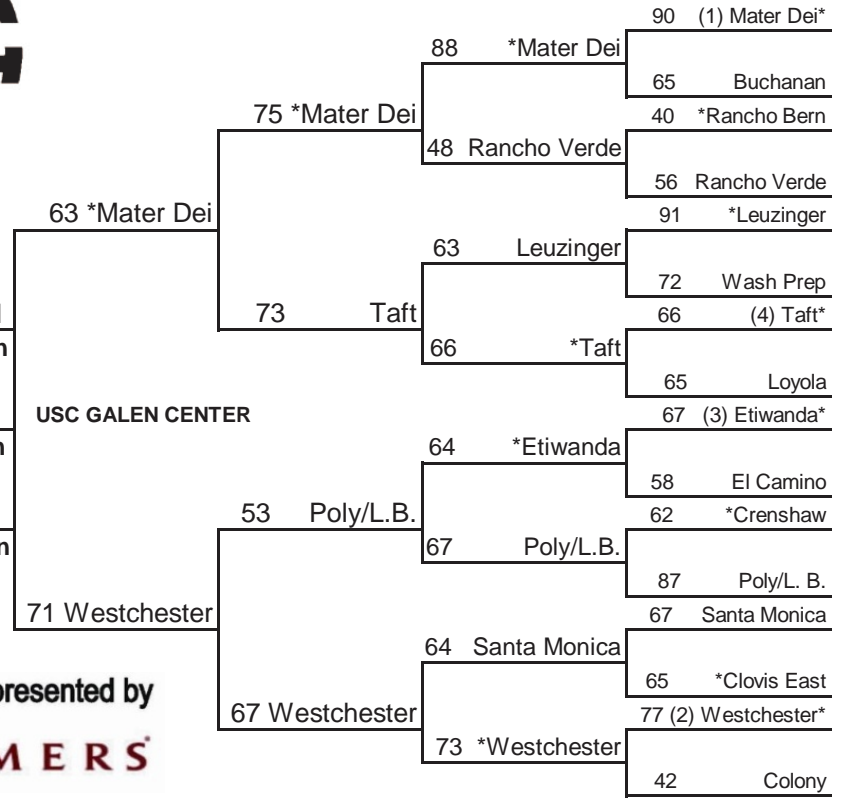

Southern California Bracket

***Denotes Home Team / Host Priority Number will determine host starting in 2nd Round
Number in parentheses denotes seeded teams**

North Host Priority

1 De La Salle, Concord (NCS) 27-2	9 Oakland (OS) 17-11
2 Bellarmine, San Jose (CCS) 24-5	10 Castro Valley (NCS) 23-6
3 Newark Memorial (NCS) 27-4	11 Turlock (SJS) 24-6
4 Serra, San Mateo (CCS) 24-6	12 Merced (SJS) 25-5
5 San Ramon Valley, Danville (NCS) 26-3	
6 Castlemont, Oakland (OS) 16-12	
7 Sheldon, Sacramento (SJS) 26-5	
8 Franklin, Elk Grove (SJS) 26-5	

South Host Priority

1 Mater Dei, Santa Ana (SS) 29-1	9 Rancho Verde, Moreno Vly (SS) 26-4
2 Westchester (LAS) 27-3	10 Clovis East (CS) 26-7
3 Etiwanda (SS) 23-9	11 Poly, Long Beach (SS) 26-4
4 Taft, Woodland Hills (LAS) 24-5	12 Wash. Prep, Los Angeles (LAS) 22-7
5 Leuzinger, Lawndale (SS) 24-7	13 Loyola, Los Angeles (SS) 26-3
6 Crenshaw, Los Angeles (LAS) 21-4	14 El Camino, Oceanside (SDS) 21-11
7 Santa Monica (SS) 24-7	15 Colony, Ontario (SS) 24-7
8 Rancho Bernardo, San Diego (SDS) 21-11	16 Buchanan, Clovis (CS) 22-7