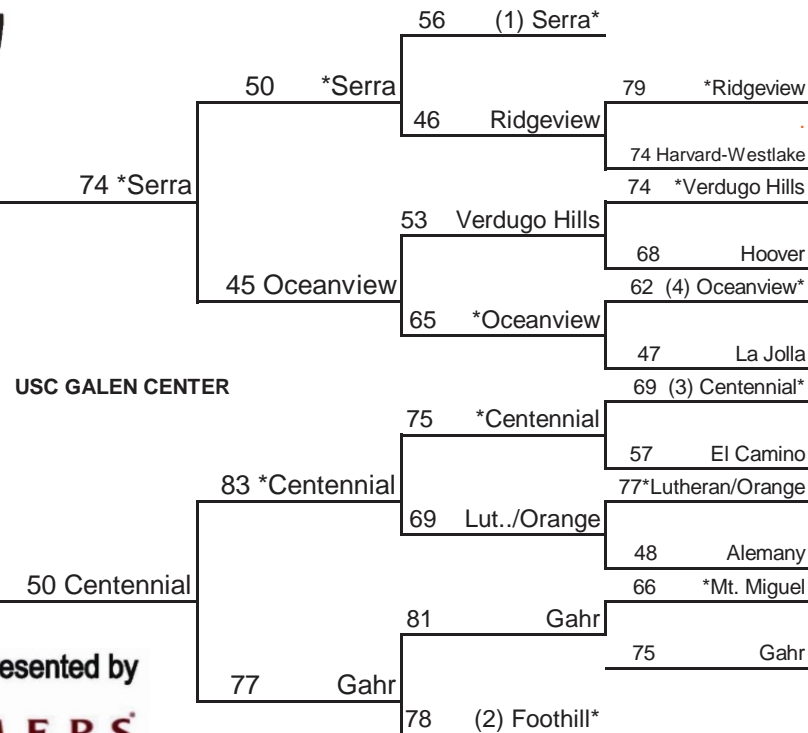

Southern California Bracket

*Denotes Home Team / Host Priority Number will determine host starting in 2nd Round
Number in parentheses denotes seeded teams

North Host Priority

- 1 Bishop O'Dowd, Oakland (NCS) 27-3
- 2 Sacramento (SJS) 24-6
- 3 Enterprise, Redding (NS) 22-6
- 4 Vista Del Lago, Folsom (SJS) 28-3
- 5 Sac. Heart Cath., San Francisco (CCS) 14-14
- 6 Center, Antelope (SJS) 26-3
- 7 Miramonte, Orinda (NCS) 17-13
- 8 Foothill, Palo Cedro (NS) 18-10
- 9 St. Mary's, Stockton (SJS) 22-8
- 10 Burlingame (CCS) 21-9
- 11 Analy, Sebastopol (NCS) 28-2
- 12 El Cerrito (NCS) 25-4

South Host Priority

- 1 Serra, Gardena (SS) 30-2
- 2 Foothill, Santa Ana (SS) 29-2
- 3 Centennial, Compton (SS) 25-6
- 4 Oceanview, Huntington Beach (SS) 27-4
- 5 Verdugo Hills (LAS) 24-7
- 6 Lutheran, Orange (SS) 23-8
- 7 Mt. Miguel, Spring Valley (SDS) 26-6
- 8 Ridgeview, Bakersfield (CS) 25-5
- 9 Harvard-Westlake, North Hollywood (SS) 25-5
- 10 Gahr, Cerritos (SS) 25-5
- 11 Alemany, Mission Hills (SS) 11-17
- 12 Hoover, Fresno (CS) 20-10
- 13 La Jolla (SDS) 20-11
- 14 El Camino, Woodland Hills (LAS) 16-14