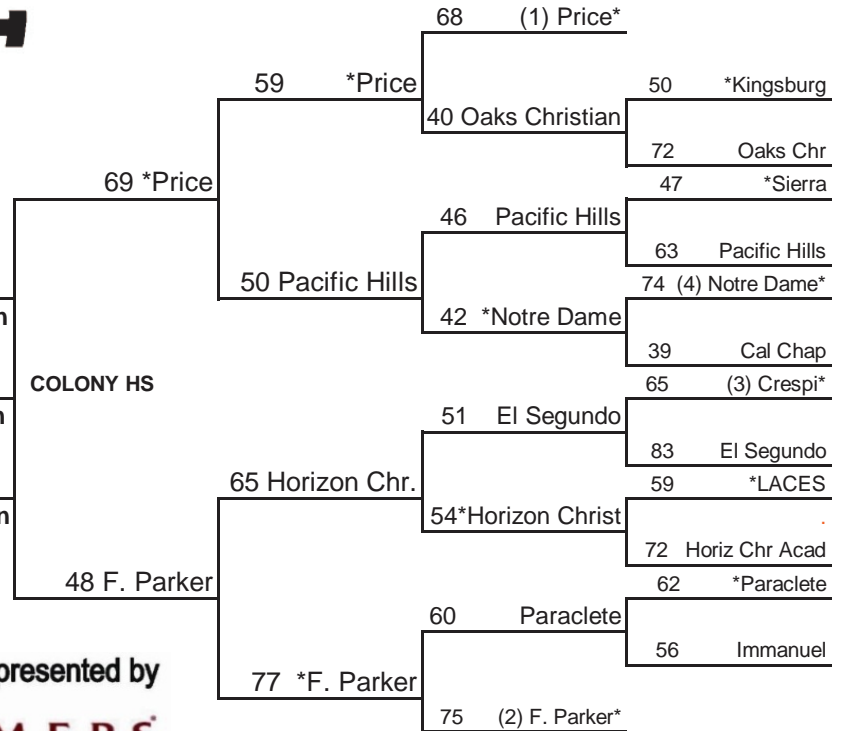

Southern California Bracket

***Denotes Home Team / Host Priority Number will determine host starting in 2nd Round
Number in parentheses denotes seeded teams**

North Host Priority

1 St. Mary's Berkeley (NCS) 23-9	9 Colfax (SJS) 26-5
2 Salesian, Richmond (NCS) 30-2	10 Cap. Chr., Sacramento (SJS) 14-1
3 Modesto Christian (SJS) 22-8	11 Arcata (NCS) 25-5
4 Sac. Heart Prep, Atherton (CCS) 22-5	12 Calaveras, San Andreas (SJS) 23-7
5 St. Pat/St. Vin., Vallejo (NCS) 23-6	13 Wall., San Francisco (SFS) 20-7
6 Palma, Salinas (CCS) 23-4	14 Orland (NS) 20-9
7 Mission, San Francisco (SFS) 21-10	
8 Sutter (NS) 18-11	

South Host Priority

1 Price, Los Angeles (SS) 29-3	9 Oaks Christian, Westlake (SS) 19-9
2 Francis Parker, San Diego (SDS) 18-9	10 Immanuel, Reedley (CS) 21-10
3 Crespi, Encino (SS) 21-11	11 Horizon Chr. Acad., San Diego (SDS) 10-20
4 Notre Dame, Sherman Oaks (SS) 17-13	12 Pacific Hills, Los Angeles (SS) 18-11
5 Sierra, Tollhouse (CS) 21-6	13 Calvary Chapel, Santa Ana (SS) 14-13
6 LACES, Los Angeles (LAS) 12-18	14 El Segundo (SS) 19-11
7 Paraclete, Lancaster (SS) 21-7	
8 Kingsburg (CS) 16-12