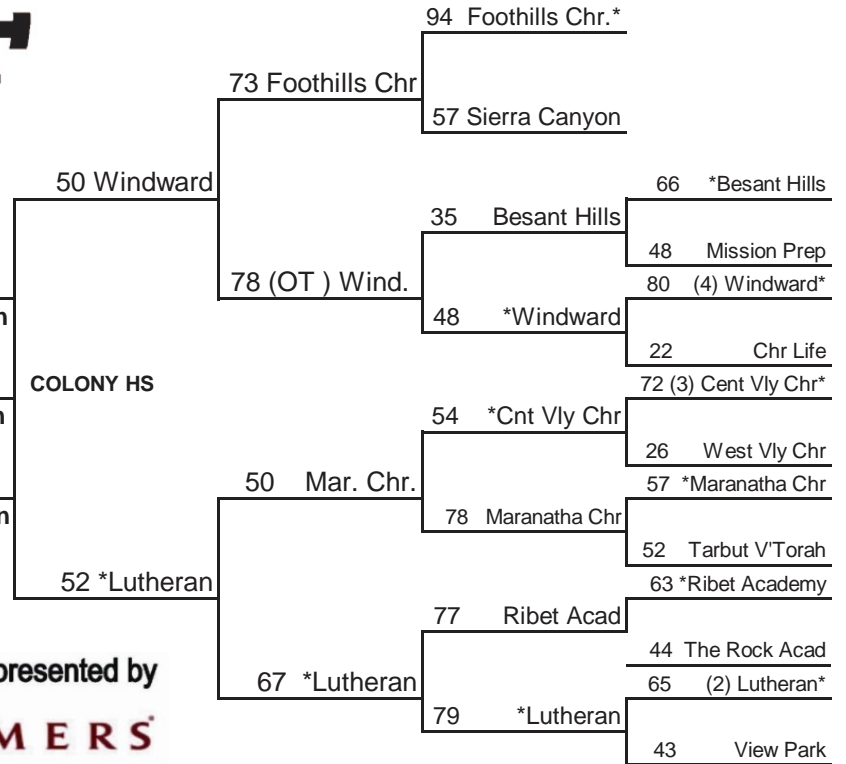

Southern California Bracket

***Denotes Home Team / Host Priority Number will determine host starting in 2nd Round
Number in parentheses denotes seeded teams**

North Host Priority

- 1 Branson, Ross (NCS) 22-6
- 2 St. Fr. CCC, Watsonville (CCS) 27-1
- 3 St. Joseph, Alameda (NCS) 25-8
- 4 Hamilton (NS) 24-5
- 5 Victory Chr., Carmichael (SJS) 27-3
- 6 Ripon Chr. (SJS) 22-7
- 7 Univ. San Francisco (NCS) 25-7
- 8 Pinewood, Los Altos Hills (CCS) 19-7
- 9 Bradshaw Chr, Sacramento (SJS) 22-8
- 10 Valley Chr., Roseville (SJS) 25-5
- 11 Liberty Chr., Redding (NS) 21-8
- 12 Head Royce, Oakland (NCS) 24-4

South Host Priority

- 1 Foothills Chr, El Cajon (SDS) 31-4
- 2 Lutheran, La Verne (SS) 23-8
- 3 Central Vly Chr, Visalia (CS) 24-4
- 4 Windward, Los Angeles (SS) 23-8
- 5 Besant Hills, Ojai (SS) 26-2
- 6 Maranatha Chr, San Diego (SDS) 22-9
- 7 Ribet Academy, Los Angeles (SS) 20-11
- 8 Sierra Canyon, Chatsworth (SS) 22-8
- 9 The Rock Academy, San Diego(SDS) 22-9
- 10 Tarbut V'Torah, Irvine (SS) 24-4
- 11 Mission Prep, San Luis Obispo (CS) 13-16
- 12 Christian Life, Escondido (SDS) 17-10
- 13 West Valley Chr, West Hills (SS) 20-4
- 14 View Park, Los Angeles (LAS) 15-17