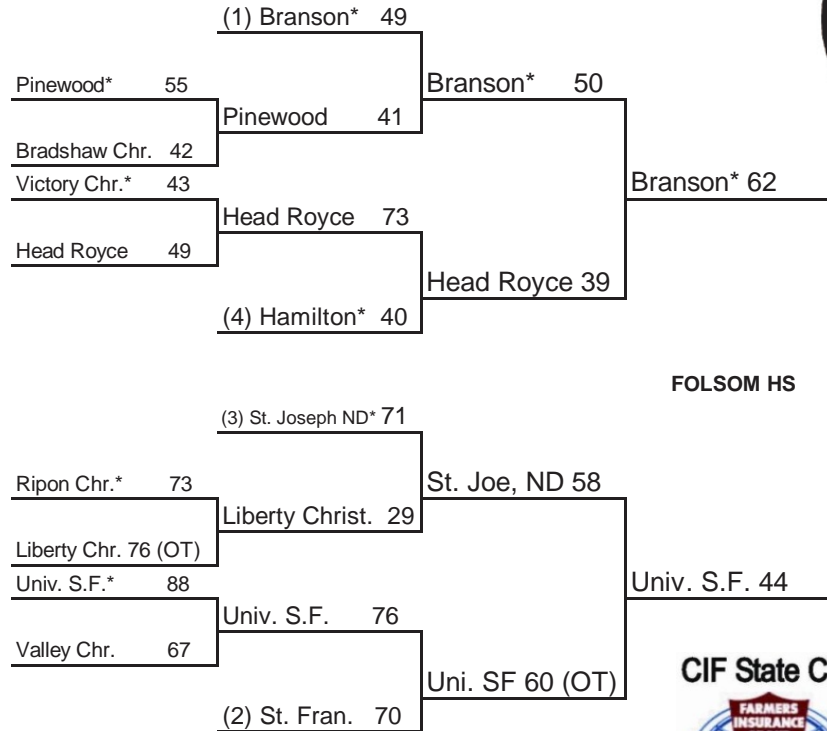

2010 CIF STATE BOYS DIV V BASKETBALL CHAMPIONSHIPS PRESENTED BY FARMERS

1ST ROUND	2ND ROUND	REG. SEMI-FINALS	REG. FINALS	STATE FINALS	REG. FINALS	REG. SEMI-FINALS	2ND ROUND	1ST ROUND
TUE MAR 9	THUR MAR 11	SAT MAR 13	SAT MAR 20	SAT MAR 27	SAT MAR 20	SAT MAR 13	THUR MAR 11	TUE MAR 9
7:00 P.M.	7:00 P.M.	7:00 P.M.	3:00 P.M.	11:30 A.M.	3:00 P.M.	7:00 P.M.	7:00 P.M.	7:00 P.M.

RABOBANK ARENA

Northern California Bracket